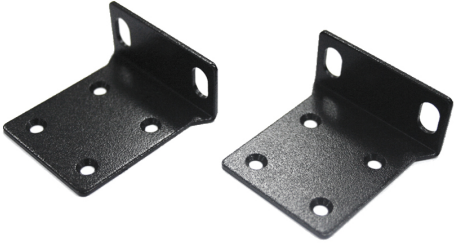

Mounting Kits

Ordering Info

DIN-Rail Mounting Kits

Part Name	Product Photo	Description
KD-AA5100		DIN-Rail mounting kit For EL1032T and EX42900 Series
KD-AA78000		DIN-Rail mounting kit For EX73900, EX73900E, EX78000, EX78900 and EX78900E Series
KD-AA96000		DIN-Rail mounting kit For ED3538, ED3575, EL1141, EX33000, EX43000, EX63000, EX71000, EX73000, EX83000, EX94000 and EX95000 Series
KD-AAEL950		DIN-Rail mounting kit For ED3541, EL8000, EL8100 and EX41922 Series

Panel Mounting Kits

Part Name	Product Photo	Description
KP-AA96-480		<p>Panel mounting kit For EL900, EL1141, EX33000, EX43000, EX63000, EX71000, EX73000, EX73900, EX73900E, EX78000, EX78900, EX78900E, EX94000, EX95000 and SmartE Series</p>
KP-S300		<p>Panel mounting Kit For SmartE Series</p>

Rack Mounting Kits

Part Name	Product Photo	Description
KR-BKEL900		<p>19" Rack mounting kit (black) For EL900, EL1141 and EX94000 Series</p>
KR-BK-43-400		<p>19" Rack mounting kit (black) For EX33000, EX43000 and EX95000 Series</p>
KR-BK71000		<p>19" Rack mounting kit (black) For EX71000 and EX61000A Series</p>