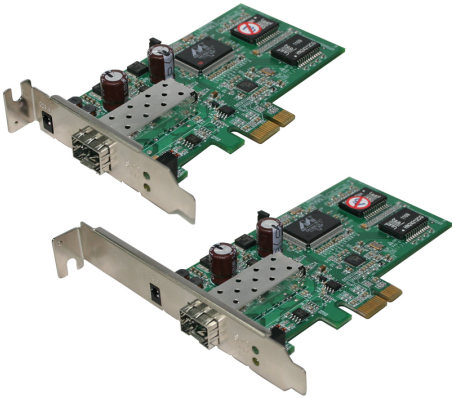

GE3100 系列

PCI Express Gigabit 乙太網路介面卡

產品特色

- » Compliant to IEEE 802.3z 1000BASE-SX/LX/SFP
- » Supports PCI Express 1.1
- » Supports low profile
- » 0 to 45°C operating temperature range
- » Supports power down/link down power saving
- » Plug-and-Play Support
- » Jumbo Frame up to 9K Bytes
- » RFC 1157 SNMP v1 compliant
- » Preboot Execution Environment (PXE) 2.1
- » Supports PCI Message Signaled Interrupt (MSI)
- » IEEE 802.1P Layer 2 Priority Encoding
- » IEEE 802.1Q VLAN tagging
- » Supports ASF (Alert Standard Format) 2.0

產品規格

Technology

Standards

- IEEE 802.3 10BASE-T
- IEEE 802.3u 100BASE-TX
- IEEE 802.3ab 1000BASE-T
- IEEE 802.3z 1000BASE-SX/LX/SFP
- IEEE 802.3Q VLAN tagging
- IEEE 802.3p Priority Encoding
- IEEE 802.3x Full duplex flow control

- 3.2W Max.
-

Mechanical

Dimensions

- Low Profile:
80 x 117.6mm (W x D)
(3.2" x 4.7")
- 117.5 x 117.6mm (W x D)
(4.7" x 4.7")

Weight

- 52g (1.8oz.)
-

Interface

Ethernet Port

- Gigabit: 1 port

LED Indicators

- LED Connector: Per Unit: Link/Activity, SPD
-

Environment

Operating Temperature

- 0 to 45°C (32 to 113°F)
Tested @ -10 to 55°C (14 to 131°F)

Storage Temperature

- -20 to 70°C (-4 to 158°F)