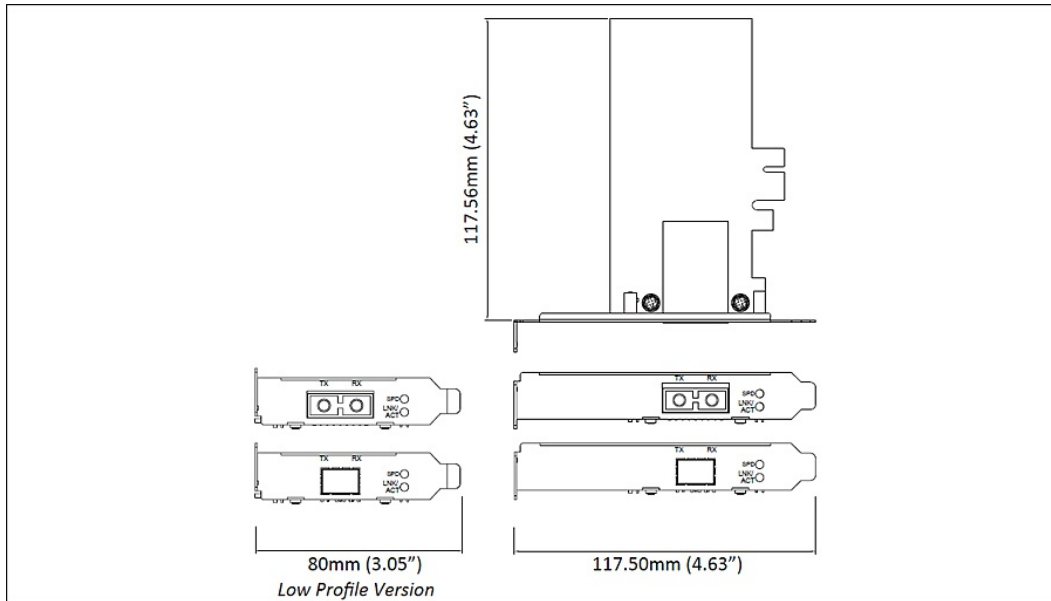

產品尺寸圖

訂購型號

Model

GE3100PSC	1000BASE-SX (SC) Multi-Mode Fiber Gigabit Ethernet Adapter (Low Profile)
GE3100PSFP	1000BASE SFP Gigabit Ethernet Adapter (Low Profile)
GE3100SC	1000BASE-SX (SC) Multi-Mode Fiber Gigabit Ethernet Adapter
GE3100SFP	1000BASE SFP Gigabit Ethernet Adapter
GE3100PTX	10/100/1000BASE-T Gigabit Ethernet Adaptor (Low profile)

* More Gigabit options also available upon request.