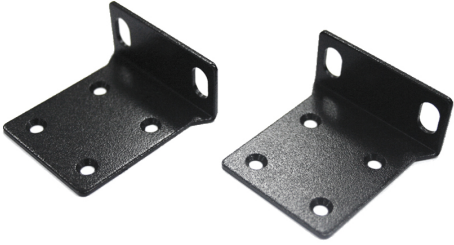

機架安裝套件

訂購型號

DIN-Rail Mounting Kits

Part Name	Product Photo	Description
KD-AA5100		DIN-Rail mounting kit For EL1032T and EX42900 Series
KD-AA78000		DIN-Rail mounting kit For EX73900, EX73900E, EX78000, EX78900 and EX78900E Series
KD-AA96000		DIN-Rail mounting kit For ED3538, ED3575, EL1141, EX33000, EX43000, EX63000, EX71000, EX73000, EX83000, EX94000 and EX95000 Series
KD-AAEL950		DIN-Rail mounting kit For ED3541, EL8000, EL8100 and EX41922 Series

Panel Mounting Kits

Part Name	Product Photo	Description
KP-AA96-480		<p>Panel mounting kit For EL900, EL1141, EX33000, EX43000, EX63000, EX71000, EX73000, EX73900, EX73900E, EX78000, EX78900, EX78900E, EX94000, EX95000 and SmartE Series</p>
KP-S300		<p>Panel mounting Kit For SmartE Series</p>

Rack Mounting Kits

Part Name	Product Photo	Description
KR-BKEL900		<p>19" Rack mounting kit (black) For EL900, EL1141 and EX94000 Series</p>
KR-BK-43-400		<p>19" Rack mounting kit (black) For EX33000, EX43000 and EX95000 Series</p>
KR-BK71000		<p>19" Rack mounting kit (black) For EX71000 and EX61000A Series</p>