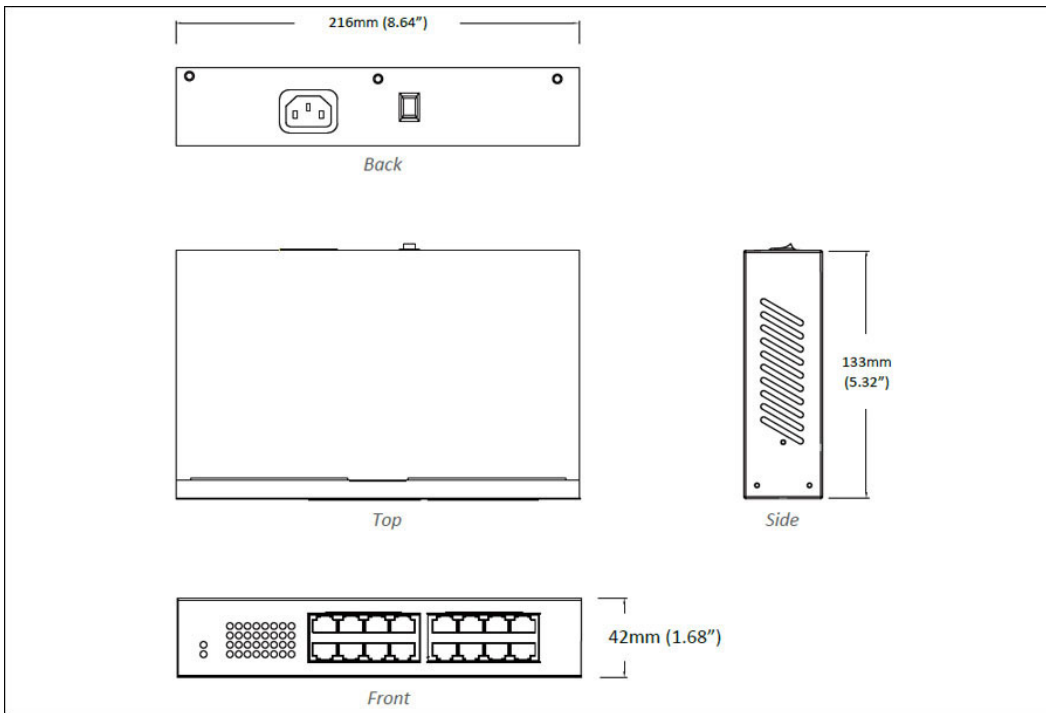

產品尺寸圖

訂購型號

Model

EX16916	Unmanaged 16 Port Gigabit Ethernet Switch