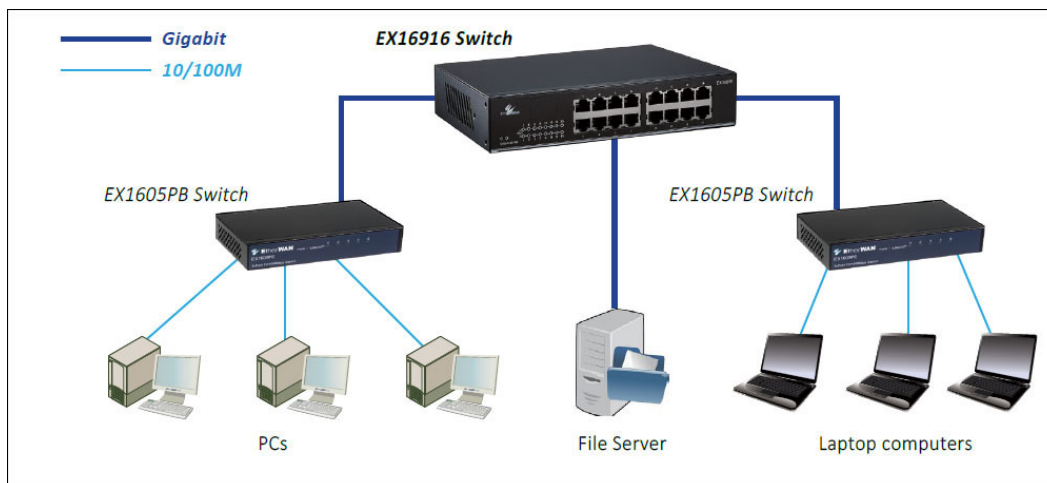

Regulatory Approvals

ISO

- Manufactured in an ISO9001 facility

EMI

FCC Class B

CE Class B

LVD EN60950-1

產品應用圖