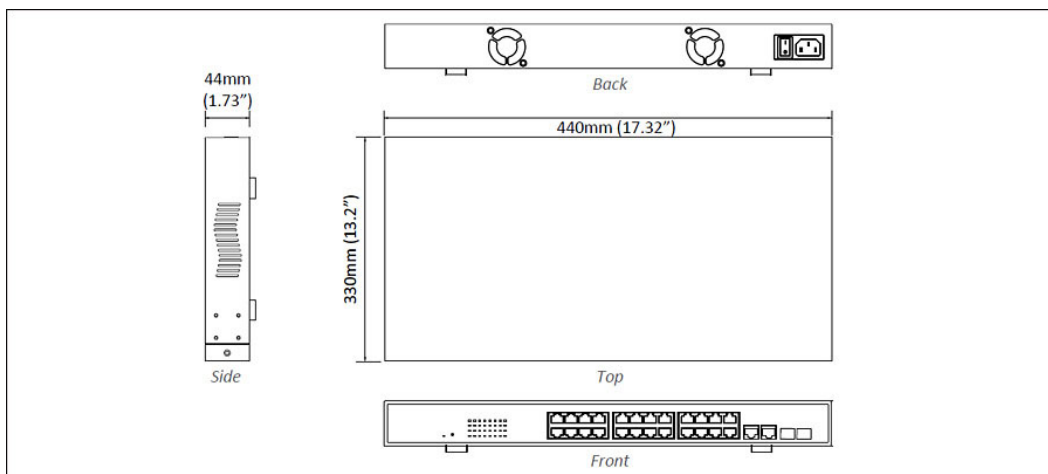

1. 10% to 95% (無凝結)
2. ---

通過認證

ISO

- Manufactured in an ISO 9001 facility

Safety

UL 60950-1

EMI

CE Mark Class B

FCC Part 15 Class B

產品尺寸圖

訂購型號

型號

EX17242	24-port 10/100BASE-TX PoE (IEEE 802.3at) and 2-port combo Gigabit SFP Web-smart Ethernet Switch

* Rack mounting kit included.