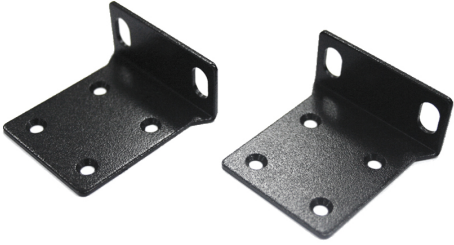

# Mounting Kits

### DIN-Rail Mounting Kits

Part Name	Product Photo	Description
KD-AA5100		DIN-Rail mounting kit For EL1032T and EX42900 Series
KD-AA78000		DIN-Rail mounting kit For EX73900, EX73900E, EX78000, EX78900 and EX78900E Series
KD-AA96000		DIN-Rail mounting kit For ED3538, ED3575, EL1141, EX33000, EX43000, EX63000, EX71000, EX73000, EX83000, EX94000 and EX95000 Series
KD-AAEL950		DIN-Rail mounting kit For ED3541, EL8000, EL8100 and EX41922 Series

### Panel Mounting Kits

Part Name	Product Photo	Description
KP-AA96-480		<p>Panel mounting kit            For EL900, EL1141, EX33000, EX43000, EX63000, EX71000, EX73000, EX73900, EX73900E, EX78000, EX78900, EX78900E, EX94000, EX95000 and SmartE Series</p>
KP-S300		<p>Panel mounting Kit            For SmartE Series</p>