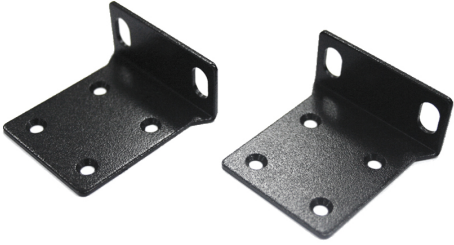

マウントキット

製品型番

DIN-Rail Mounting Kits

Part Name	Product Photo	Description
KD-AA5100		DIN-Rail mounting kit For EL1032T and EX42900 Series
KD-AA78000		DIN-Rail mounting kit For EX73900, EX73900E, EX78000, EX78900 and EX78900E Series
KD-AA96000		DIN-Rail mounting kit For ED3538, ED3575, EL1141, EX33000, EX43000, EX63000, EX71000, EX73000, EX83000, EX94000 and EX95000 Series
KD-AAEL950		DIN-Rail mounting kit For ED3541, EL8000, EL8100 and EX41922 Series

Panel Mounting Kits

Part Name	Product Photo	Description
KP-AA96-480		<p>Panel mounting kit For EL900, EL1141, EX33000, EX43000, EX63000, EX71000, EX73000, EX73900, EX73900E, EX78000, EX78900, EX78900E, EX94000, EX95000 and SmartE Series</p>
KP-S300		<p>Panel mounting Kit For SmartE Series</p>

Rack Mounting Kits

Part Name	Product Photo	Description
KR-BKEL900		<p>19" Rack mounting kit (black) For EL900, EL1141 and EX94000 Series</p>
KR-BK-43-400		<p>19" Rack mounting kit (black) For EX33000, EX43000 and EX95000 Series</p>
KR-BK71000		<p>19" Rack mounting kit (black) For EX71000 and EX61000A Series</p>